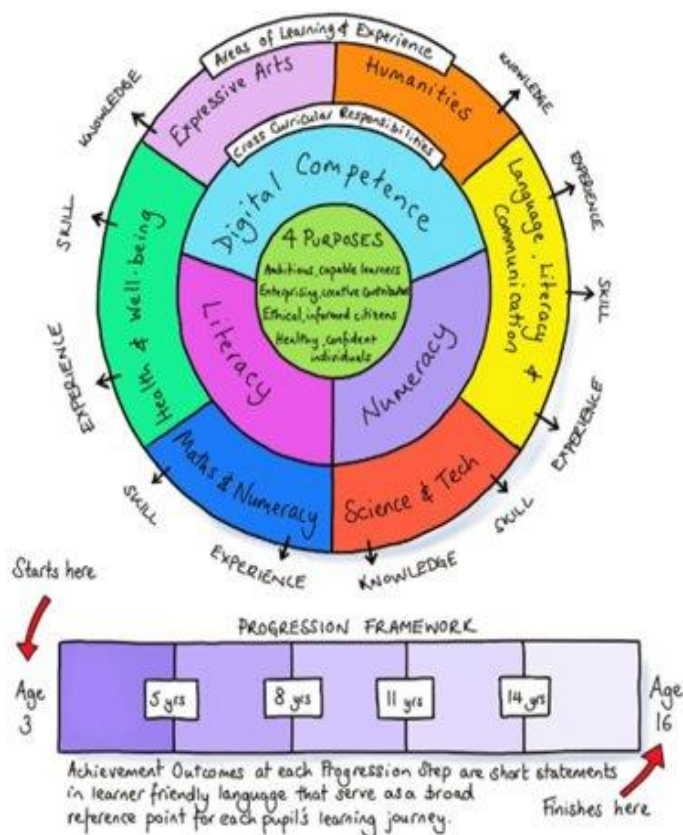

Whitsun Holiday and INSET day - The school will close on Thursday, May 27th for the Whitsun holidays (which includes INSET day on Friday, May 28th) The school will re-open on Monday, June 7th.

Eisteddfod T – please remember that S4C is broadcasting the Urdd Eisteddfod T programmes again this year - we look forward to seeing some of you on screen over the Whitsun holiday.

Coronavirus Symptoms - anyone with Covid-19 symptoms should stay home immediately, order a test and inform the school. The whole household needs to be isolated until the test result is known. Symptoms include high temperature, a new persistent cough and loss or a change in sense of smell or taste. Other early symptoms may include headaches, general tiredness and vomiting and usually flu-related pains.

Morning and end of day arrangements - I would like to acknowledge your co-operation (parents, carers, staff and pupils) in escorting your children to school by 9 o'clock and collecting them at the end of the day. If you have any feedback about the arrangements then please send me your ideas on prif@ysgolgybraeg.ceredigion.sch.uk

If you have any worries regarding your child's education then please contact me immediately.

R C Williams, Headteacher
14/05/2021

Copyright © 2018
Created by
@ImpactWales

Curriculum for Wales

A transformational curriculum for children in Wales

The New Curriculum – many thanks for all your feedback and ideas regarding developing the school curriculum for the future. Please see a summary of the New Curriculum framework and how different aspects blend together. Please send any further ideas to prif@ysgolgybraeg.ceredigion.sch.uk